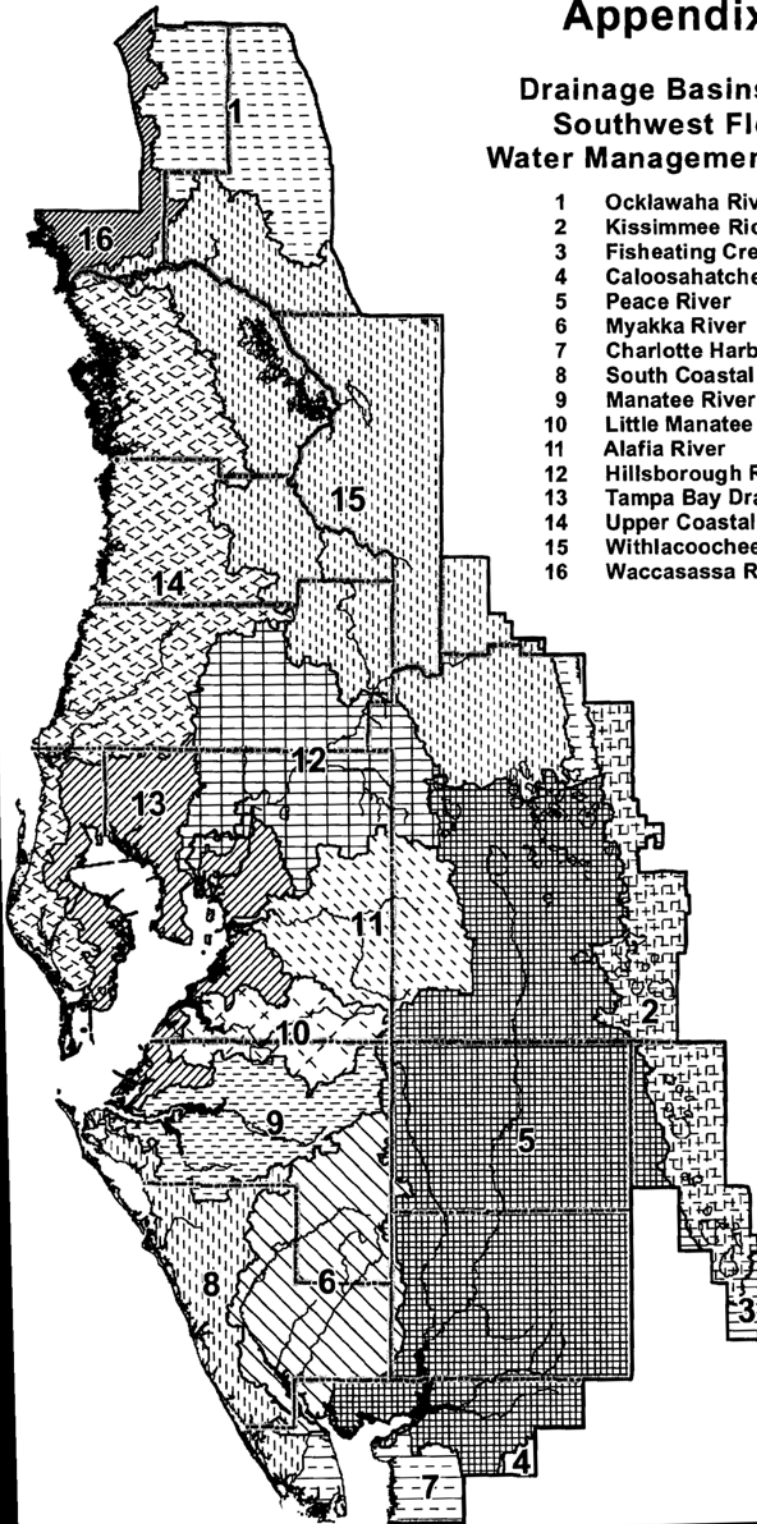

## Appendix 6

### Drainage Basins in the Southwest Florida Water Management District

- 1 Ocklawaha River
- 2 Kissimmee Ridge
- 3 Fisheating Creek
- 4 Caloosahatchee River
- 5 Peace River
- 6 Myakka River
- 7 Charlotte Harbor Drainage
- 8 South Coastal Drainage
- 9 Manatee River
- 10 Little Manatee River
- 11 Alafia River
- 12 Hillsborough River
- 13 Tampa Bay Drainage
- 14 Upper Coastal Drainage
- 15 Withlacoochee River
- 16 Waccasassa River